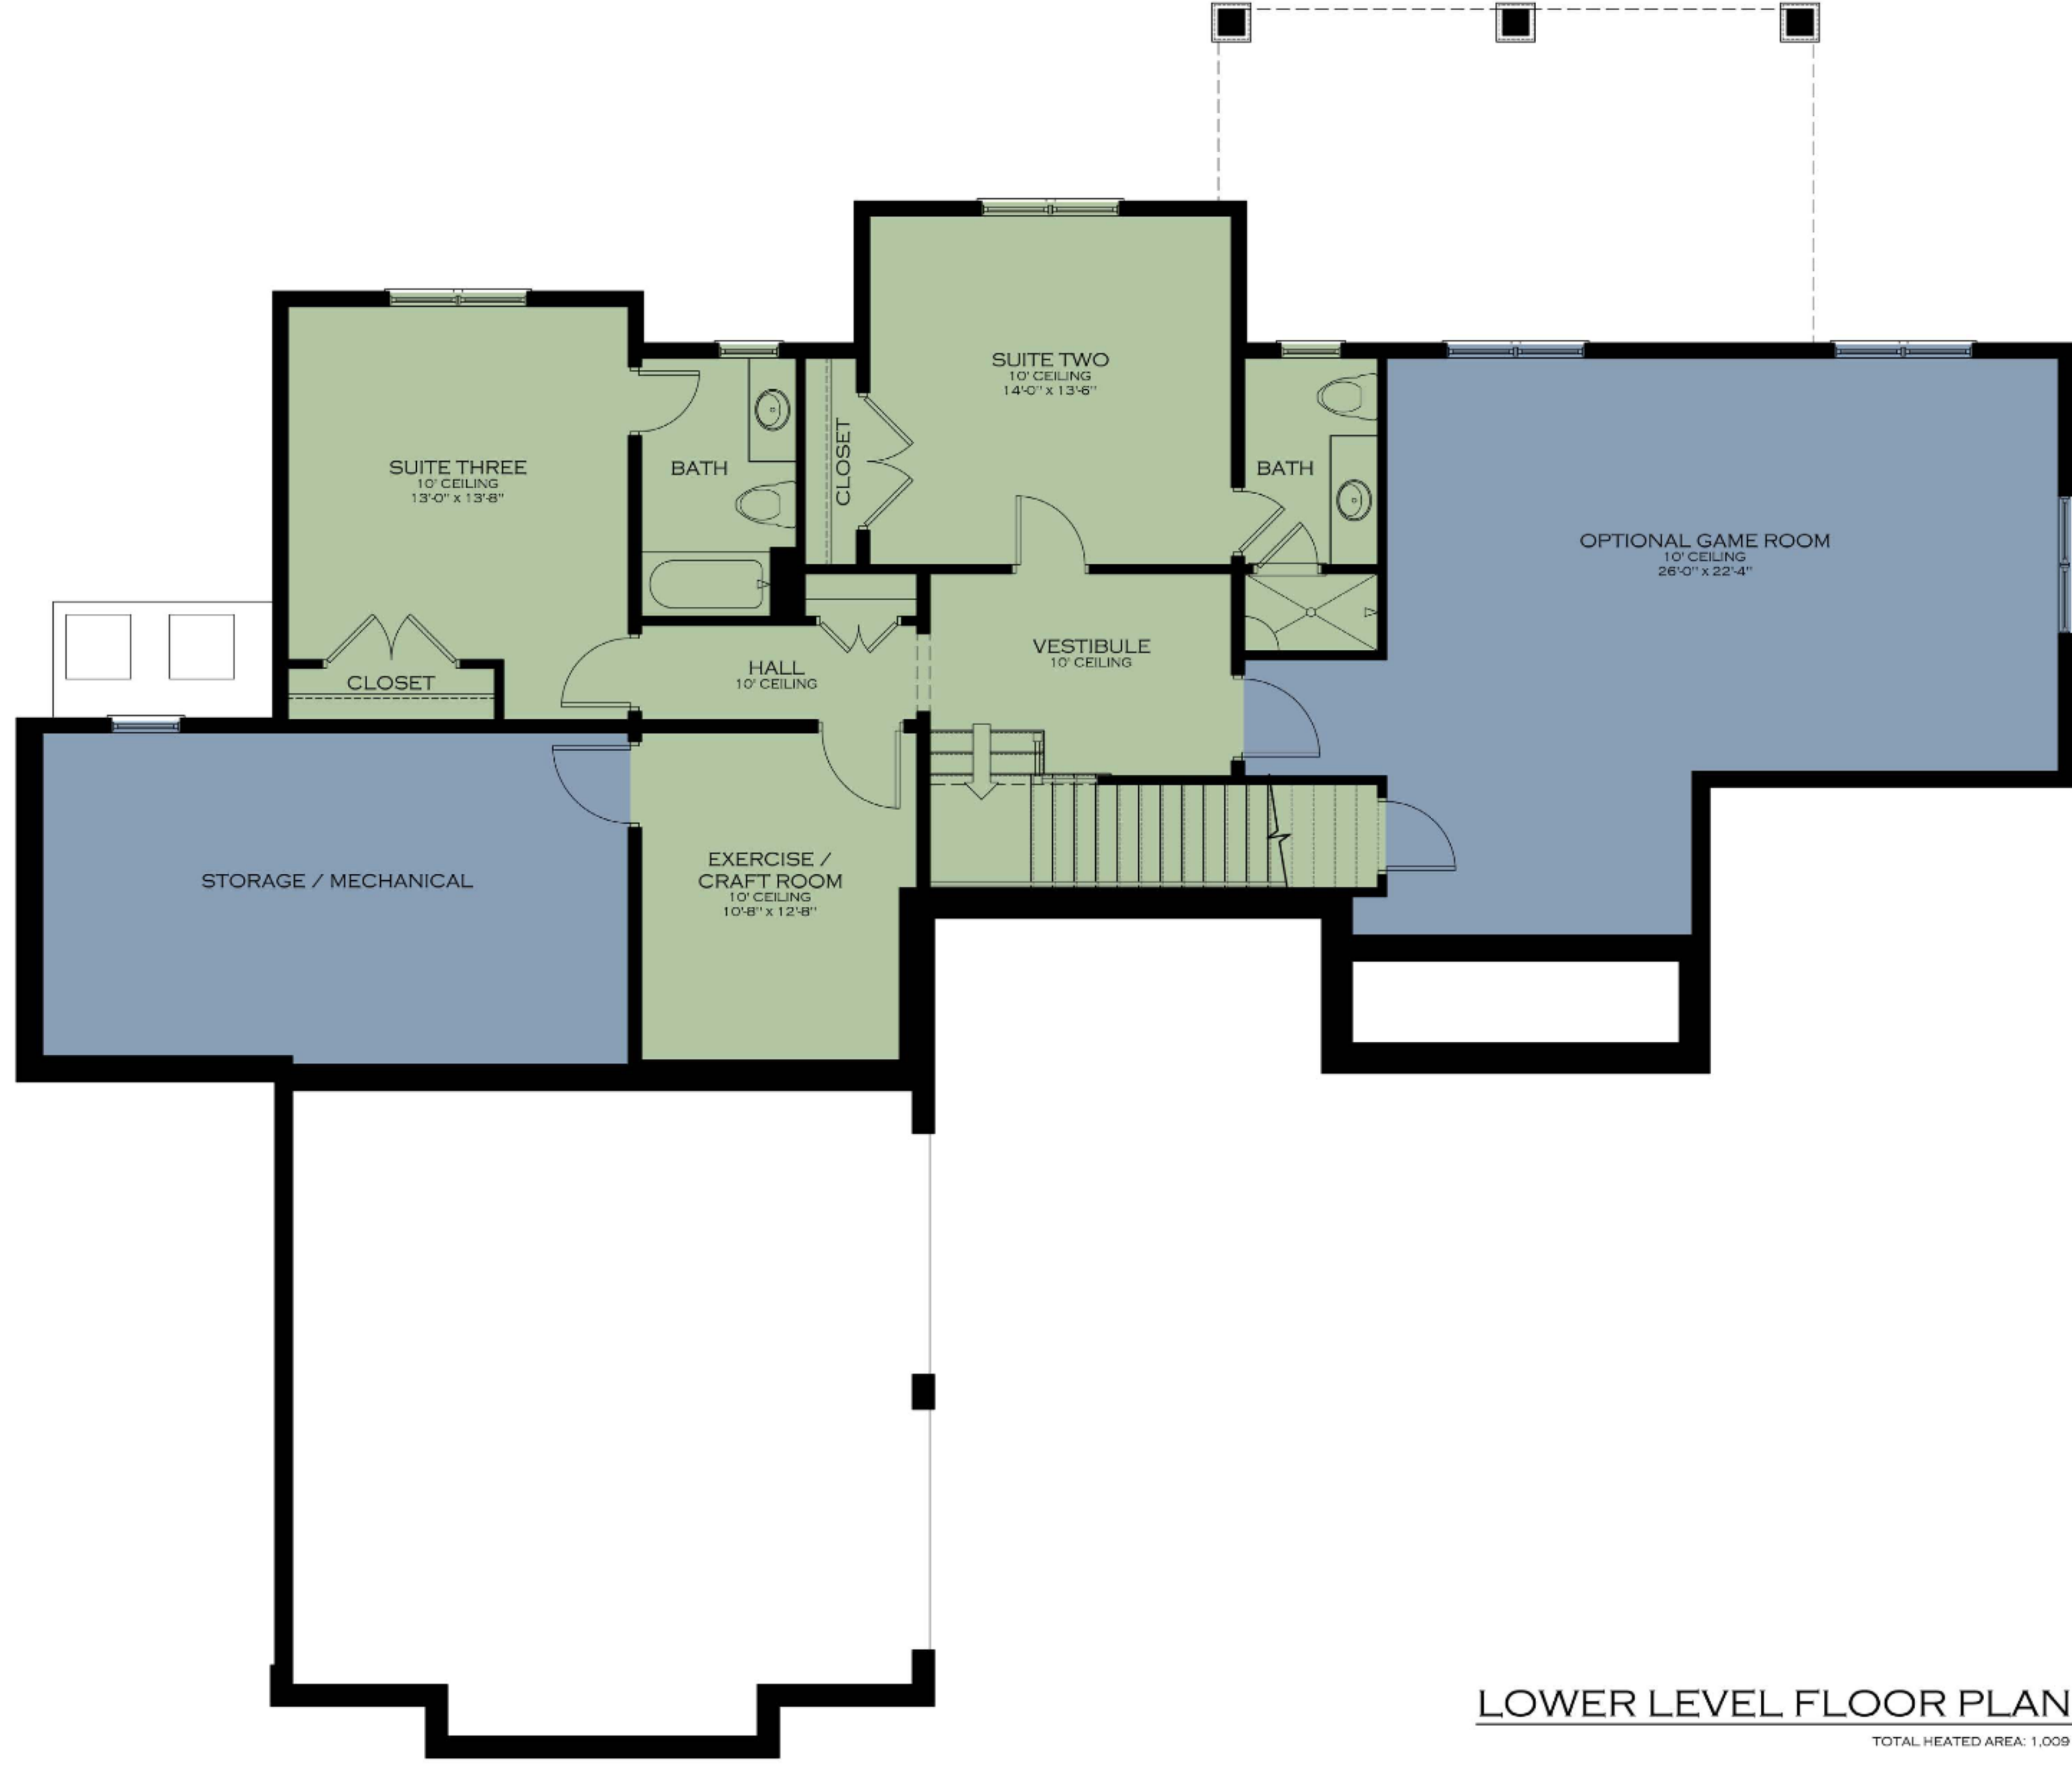

© 2018 COPYRIGHT - THE STUDIO OF CHRISTOPHER PHELPS, TM.

LOWER LEVEL FLOOR PLAN  
TOTAL HEATED AREA: 1,009